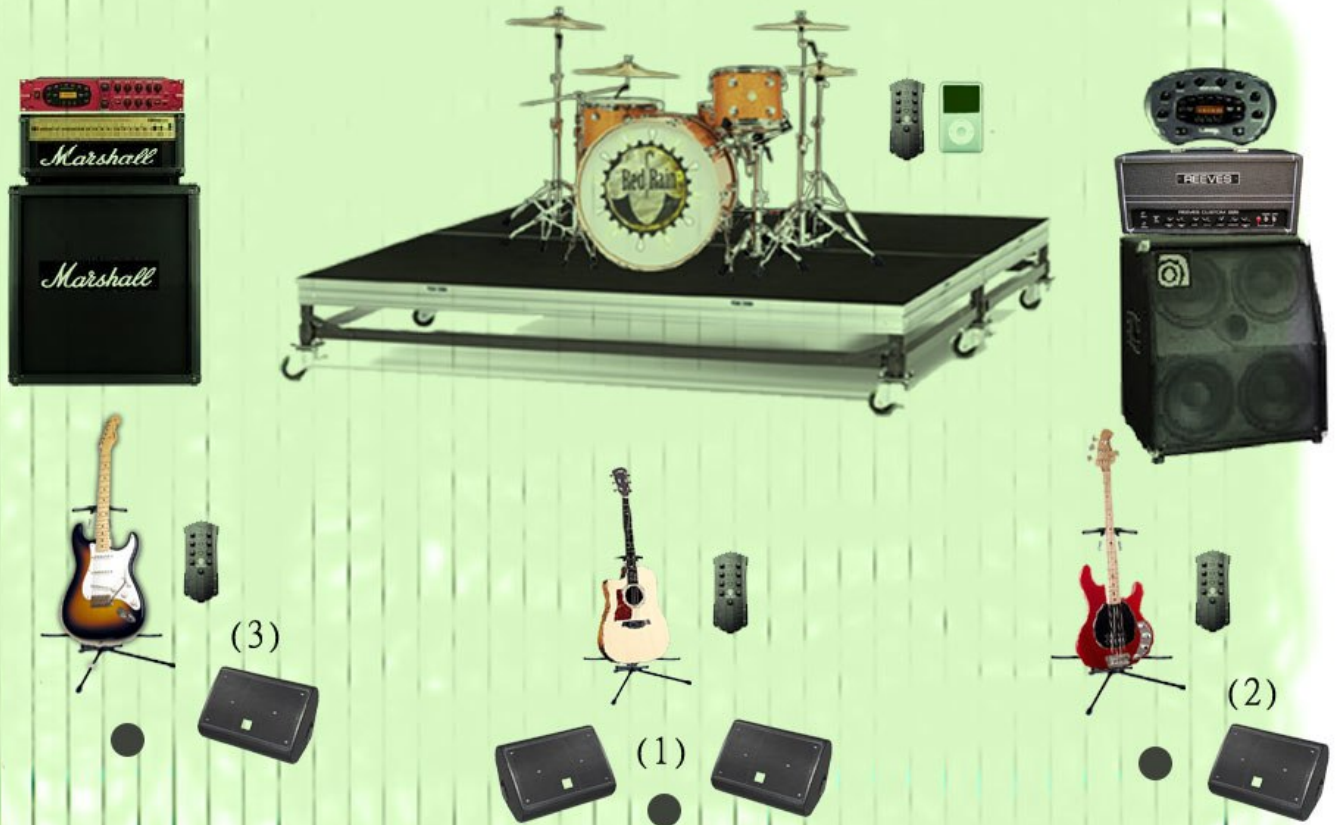

Kind Regards,
Red Rain Management

Picture of layout of stage is on the following page.

Red Rain Stage Plot

Desk Channel Summary

- 1-7. Drums
- 8. Bass Guitar
- 9. Ac.Guitar
- 10-11. Ele.Guitar (mono/stereo)
- 12. Mike Vox
- 13. Steve Vox
- 14. Dave Vox
- 15-16. Ipod/MiniDisk